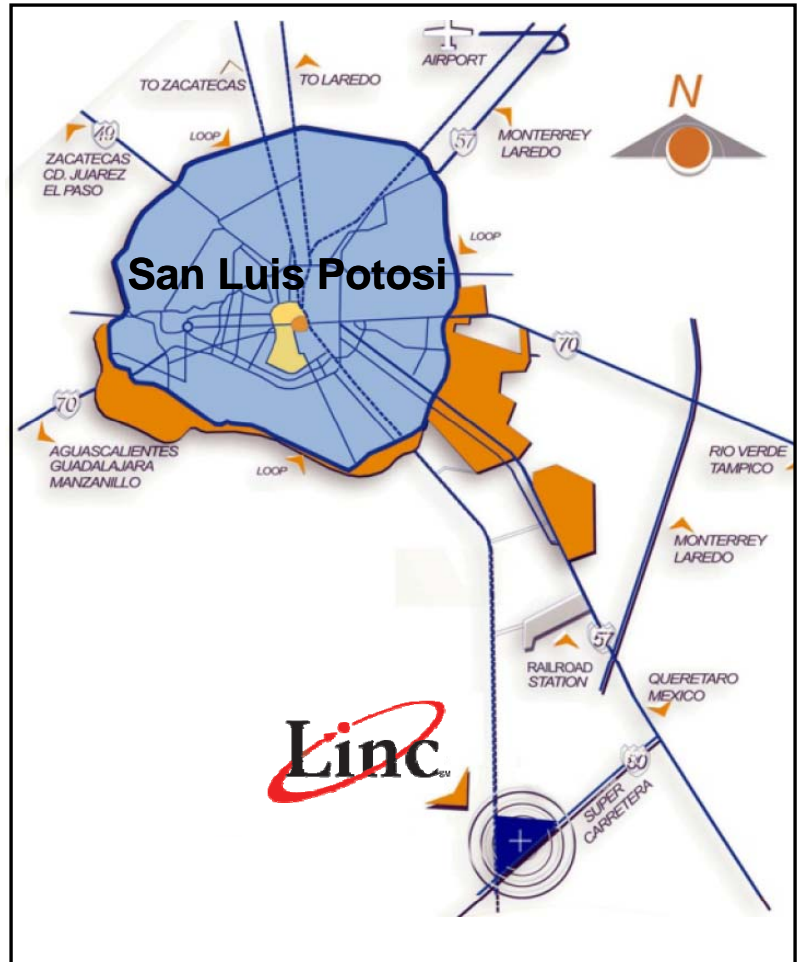

LINC (an Award Winning Logistics Provider) Is proud to offer our services in Mexico.

**Service Menu Sampling**

- Transportation
- Crossdocking
- Warehousing
- Returnable Container Management
- Sequencing
- Sub-assembly
- Forwarding/Expedite
- Kitting
- Plant switching
- Export packaging
- Metering
- Supermarket
- Repack
- Sort – Quality
- Yard management

- \* Located in Foreign Trade Zone (FTZ)
- \* Local Transportation from Off-site Building to Plant
- \* Local Plant Shuttles and Switching

**LINC is Conveniently Located:**

- 12 minutes drive to downtown
- 3 km from city loop (highway 57)
- Inner Railroad loop (2 miles length)
- 20 minutes drive to airport
- 1 minute to General Motors Assembly Plant