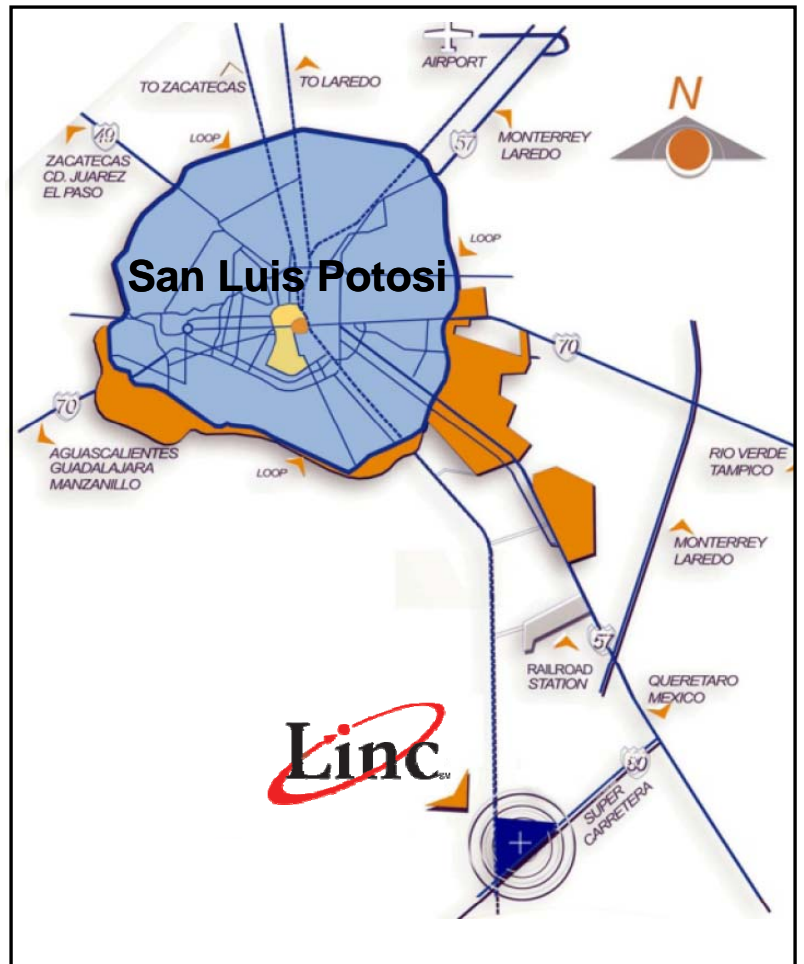

LINC (an Award Winning Logistics Provider) Is proud to offer our services in Mexico.

Service Menu Sampling

- Transportation
- Crossdocking
- Warehousing
- Returnable Container Management
- Sequencing
- Sub-assembly
- Forwarding/Expedite
- Kitting
- Plant switching
- Export packaging
- Metering
- Supermarket
- Repack
- Sort – Quality
- Yard management

- * Located in Foreign Trade Zone (FTZ)
- * Local Transportation from Off-site Building to Plant
- * Local Plant Shuttles and Switching

LINC is Conveniently Located:

- 12 minutes drive to downtown
- 3 km from city loop (highway 57)
- Inner Railroad loop (2 miles length)
- 20 minutes drive to airport
- 1 minute to General Motors Assembly Plant